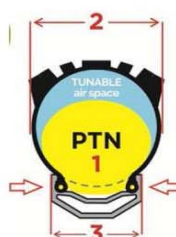

Codice	Misure	∅	Peso *	Larghezza cerchio esterna	Larghezza copertone	Misura copertone indicativamente
PTN-ROKK-S-29	S - 29" *	∅ 38mm	75 gr	25-33mm	50mm +/-5mm	2.20 - 2.30
PTN-ROKK-M-29	M - 29"	∅ 45mm	109 gr	28-37mm	60mm +/-5mm	2.35 - 2.60
PTN-ROKK-L-29	L - 29"	∅ 49mm	119 gr	34-44mm	65mm +/-10mm	2.40 - 2.80
PTN-ROKK-S-27,5	S - 27,5" *	∅ 38mm	72 gr	25-33mm	50mm +/-5mm	2.20 - 2.30
PTN-ROKK-M-27,5	M - 27,5"	∅ 45mm	106 gr	28-37mm	60mm +/-5mm	2.35 - 2.60
PTN-ROKK-L-27,5	L - 27,5"	∅ 49mm	117 gr	34-44mm	65mm +/-10mm	2.40 - 2.80
PTN-ROKK-M-26	M - 26"	∅ 45mm	104 gr	28-37mm	60mm +/-5mm	2.35 - 2.60
PTN-ROKK-L-26	L - 26"	∅ 49mm	113 gr	34-44mm	65mm +/-10mm	2.40 - 2.80

* RokkLine "S" ∅ diametro esterno 38mm 75 gr.

* Weight: the declared weights may vary by +/- 10%

1 Size PTN	2 Tire width	3 External rim width RokkLine	3 External rim width R-Evolution
S	50mm +/- 5mm	25-33mm	25-29mm
M	60mm +/- 5mm	28-37mm	29-35mm
L	65mm +/- 10mm	34-44mm	30-46mm