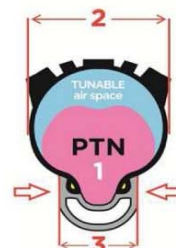

Codice	Misure	∅	Peso *	Larghezza cerchio esterna	Larghezza copertone	Misura copertone indicativamente
PTN-ROKK-S-29	S - 29" *	∅ 38mm	75 gr	25-33mm	50mm +/-5mm	2.20 - 2.30
PTN-ROKK-M-29	M - 29"	∅ 45mm	109 gr	28-37mm	60mm +/-5mm	2.35 - 2.60
PTN-ROKK-L-29	L - 29"	∅ 49mm	119 gr	34-44mm	65mm +/-10mm	2.40 - 2.80
PTN-ROKK-S-27,5	S - 27,5" *	∅ 38mm	72 gr	25-33mm	50mm +/-5mm	2.20 - 2.30
PTN-ROKK-M-27,5	M - 27,5"	∅ 45mm	106 gr	28-37mm	60mm +/-5mm	2.35 - 2.60
PTN-ROKK-L-27,5	L - 27,5"	∅ 49mm	117 gr	34-44mm	65mm +/-10mm	2.40 - 2.80
PTN-ROKK-M-26	M - 26"	∅ 45mm	104 gr	28-37mm	60mm +/-5mm	2.35 - 2.60
PTN-ROKK-L-26	L - 26"	∅ 49mm	113 gr	34-44mm	65mm +/-10mm	2.40 - 2.80

* RokkLine "S" ∅ diametro esterno 38mm 75 gr.

* Weight: the declared weights may vary by +/- 10%

1 Size PTN	2 Tire width	3 External rim width RokkLine	3 External rim width R-Evolution
S	50mm +/- 5mm	25-33mm	25-29mm
M	60mm +/- 5mm	28-37mm	29-35mm
L	65mm +/- 10mm	34-44mm	30-46mm